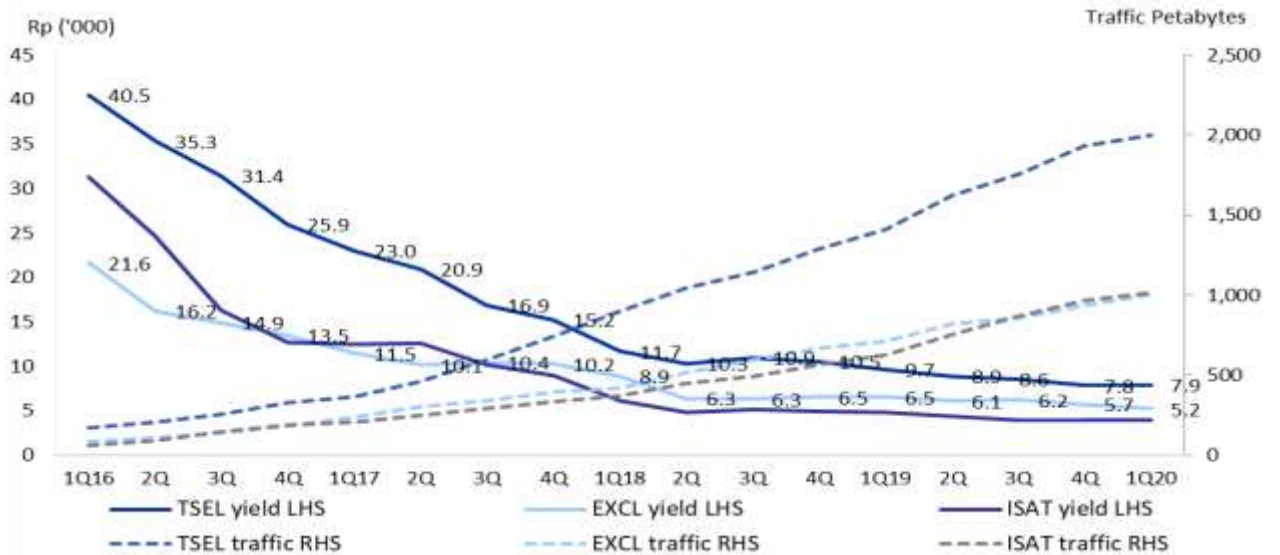

Exhibit 2. Telco operators quarterly data yield & quarterly data traffic vol.