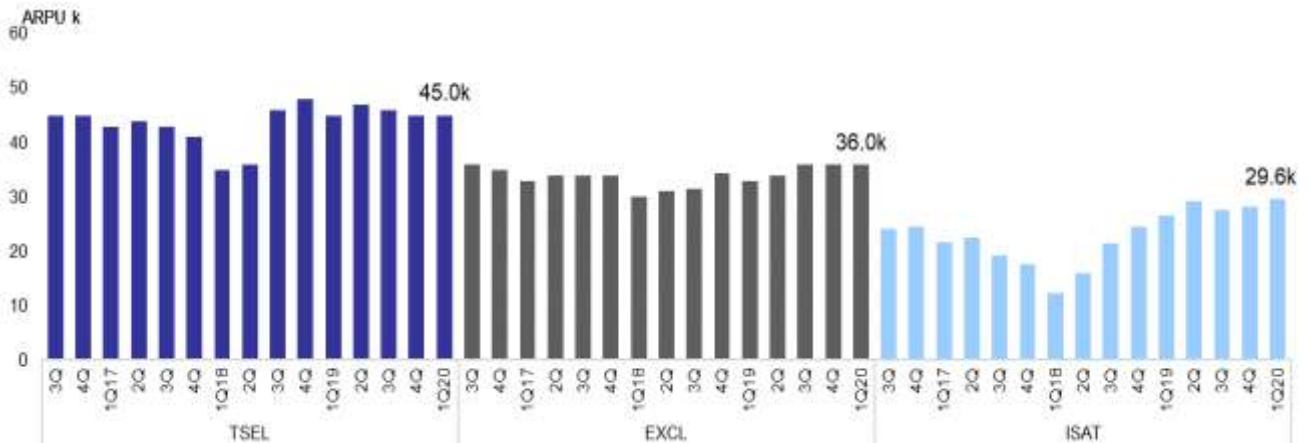

Exhibit 1. Telco operators quarterly blended ARPU