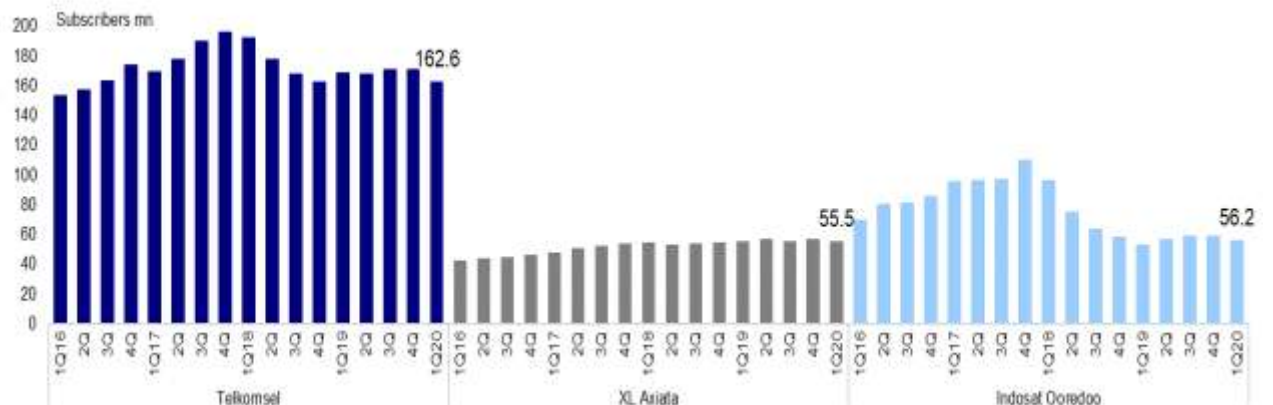

Exhibit 1. Telco operators quarterly blended ARPU

Source: Telcos

Exhibit 2. Telco operators quarterly data yield & quarterly data traffic vol.

Source: Telcos, Danareksa Sekuritas

Exhibit 3. Telco operators total subscribers

Source: Telcos

**Exhibit 4. Number of service providers worldwide per type of offering**

Source: Ericsson Mobility Report June 2020

**Exhibit 5. Indonesian Operators network KPIs period Feb 1st – April 30<sup>th</sup> 2020.**