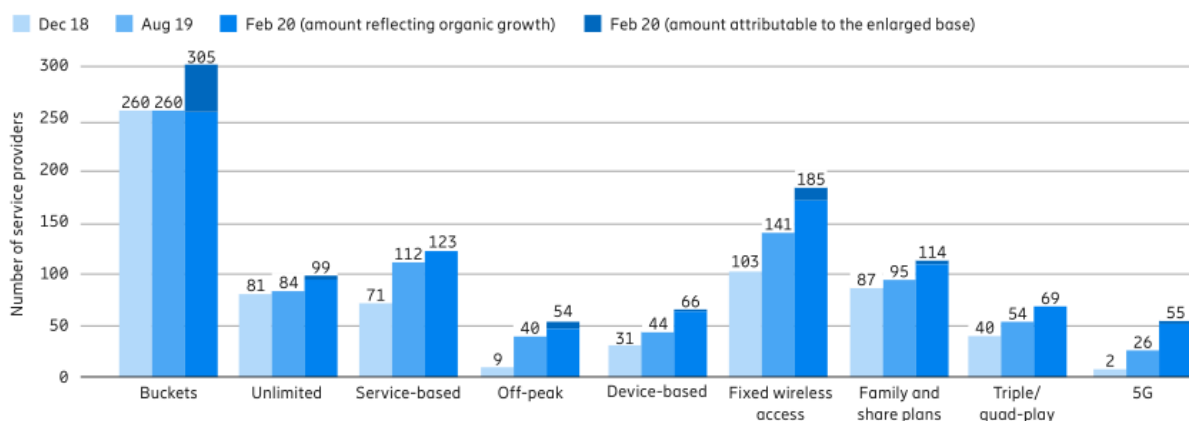

Exhibit 1. Telco operators quarterly blended ARPU

Source: Telcos

Exhibit 2. Telco operators quarterly data yield & quarterly data traffic vol.

Source: Telcos, Danareksa Sekuritas

Exhibit 3. Telco operators total subscribers

Source: Telcos

**Exhibit 4. Number of service providers worldwide per type of offering**

Source: Ericsson Mobility Report June 2020

**Exhibit 5. Indonesian Operators network KPIs period Feb 1st – April 30<sup>th</sup> 2020.**