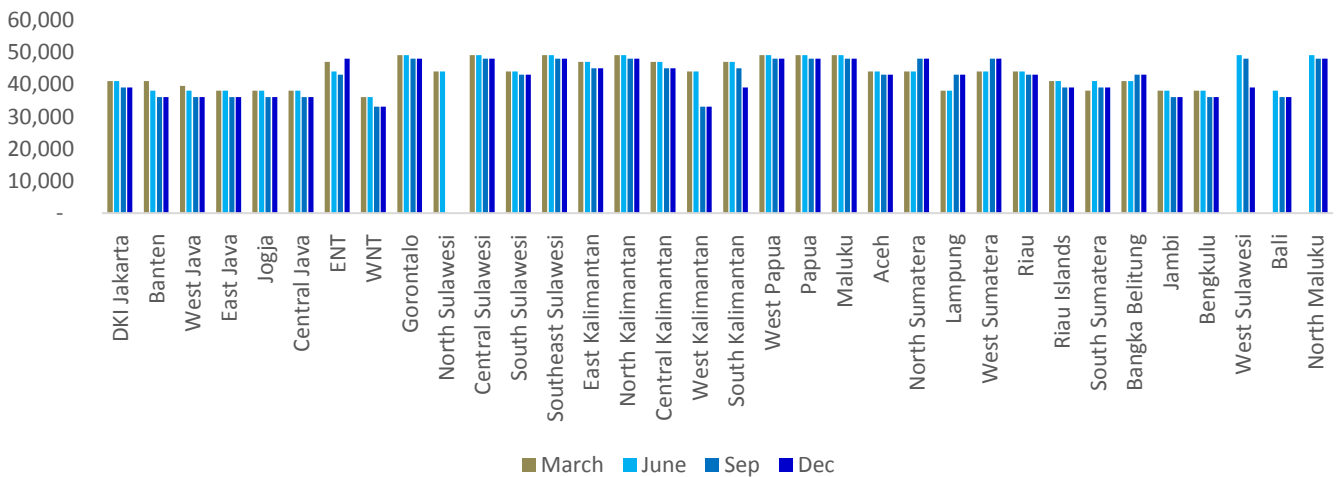

Exhibit 25. Simpati, Kartu As Internet 3GB (7 days)

Exhibits source: Operators websites, dealers, Danareksa