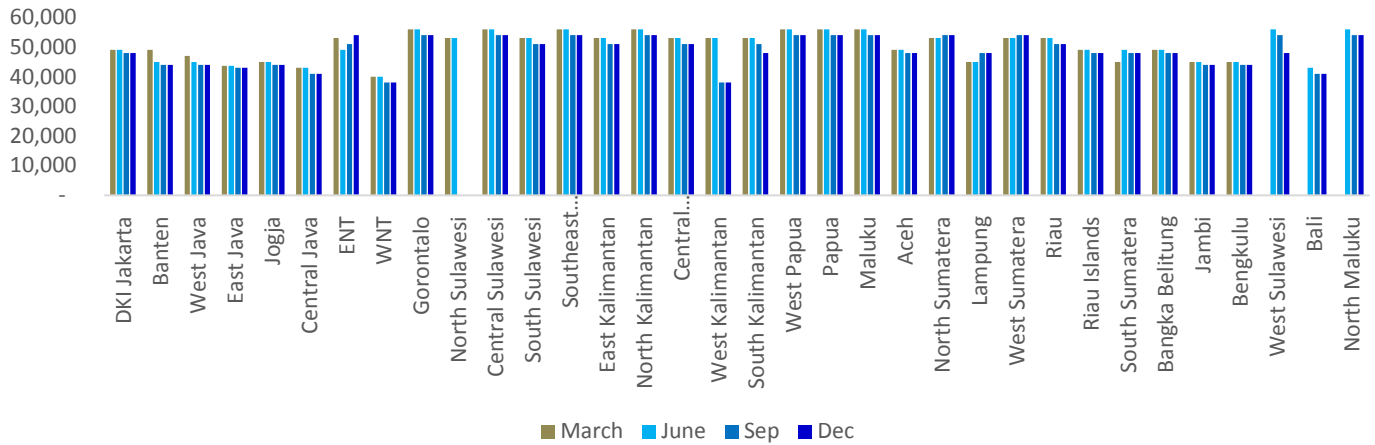

Exhibit 26. Simpati, Kartu AS Internet 5GB (7 days)

Source: Operators websites, dealers, Danareksa