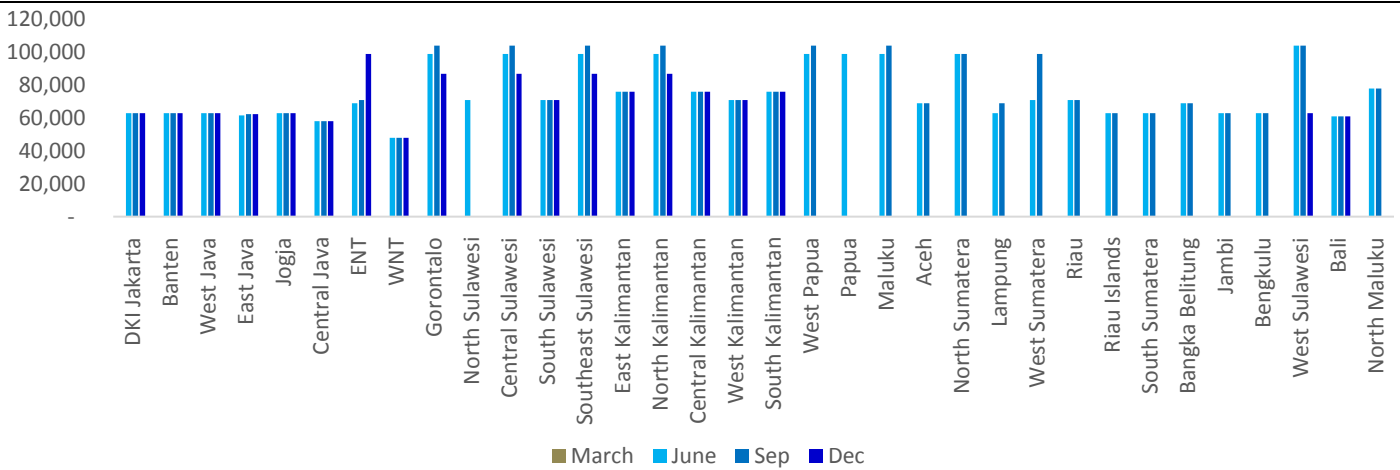

Exhibit 12. Simpati Combo 6.5GB

Exhibits source: Operators websites, dealers, Danareksa