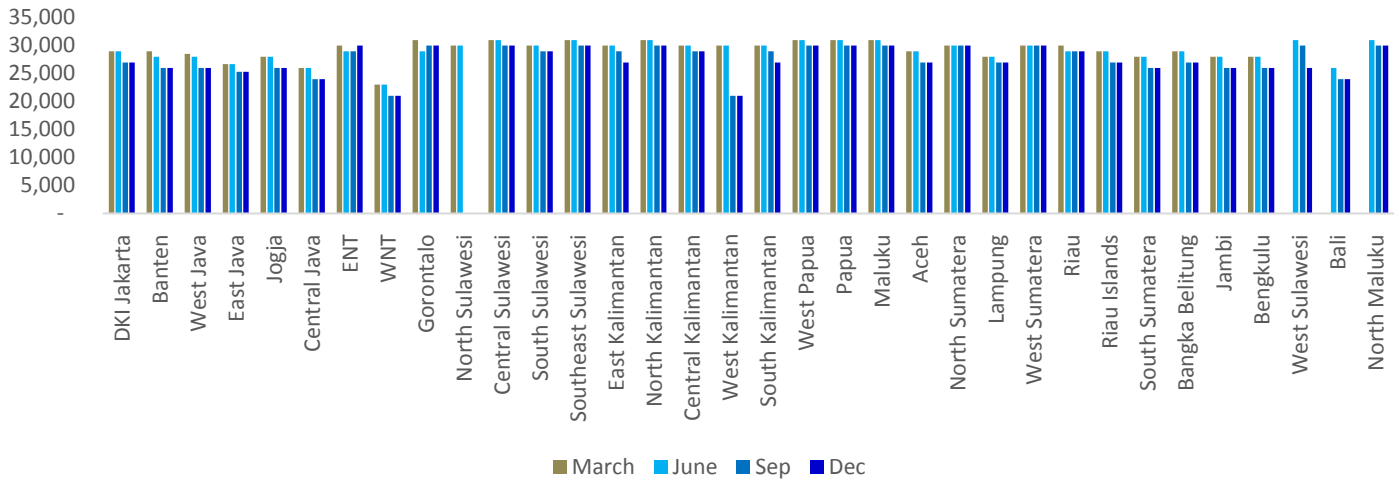

Exhibit 29. Simpati, Kartu AS Internet 3 GB (3 days)

Exhibits source: Operators websites, dealers, Danareksa

DISCLAIMER

The information contained in this report has been taken from sources which we deem reliable. However, none of P.T. Danareksa Sekuritas and/or its affiliated companies and/or their respective employees and/or agents makes any representation or warranty (express or implied) or accepts any responsibility or liability as to, or in relation to, the accuracy or completeness of the information and opinions contained in this report or as to any information contained in this report or any other such information or opinions remaining unchanged after the issue thereof.

We expressly disclaim any responsibility or liability (express or implied) of P.T. Danareksa Sekuritas, its affiliated companies and their respective employees and agents whatsoever and howsoever arising (including, without limitation for any claims, proceedings, action, suits, losses, expenses, damages or costs) which may be brought against or suffered by any person as a result of acting in reliance upon the whole or any part of the contents of this report and neither P.T. Danareksa Sekuritas, its affiliated companies or their respective employees or agents accepts liability for any errors, omissions or mis-statements, negligent or otherwise, in the report and any liability in respect of the report or any inaccuracy therein or omission therefrom which might otherwise arise is hereby expressly disclaimed.

The information contained in this report is not to be taken as any recommendation made by P.T. Danareksa Sekuritas or any other person to enter into any agreement with regard to any investment mentioned in this document. This report is prepared for general circulation. It does not have regard to the specific person who may receive this report. In considering any investments you should make your own independent assessment and seek your own professional financial and legal advice.