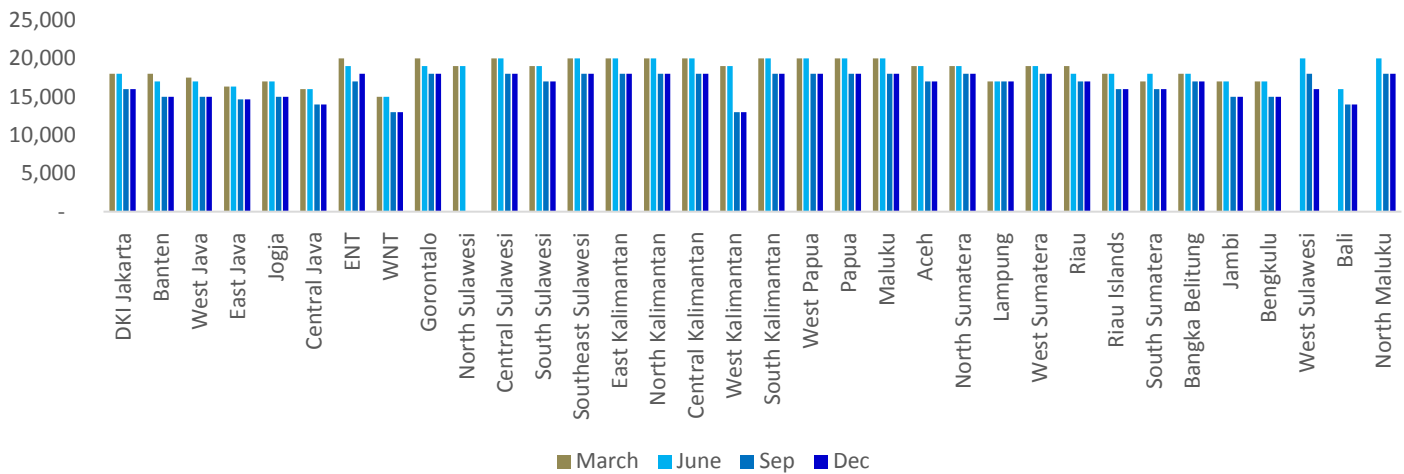

Exhibit 27. Simpati, Kartu AS Internet 1 GB (3 days)

Exhibits source: Operators websites, dealers, Danareksa