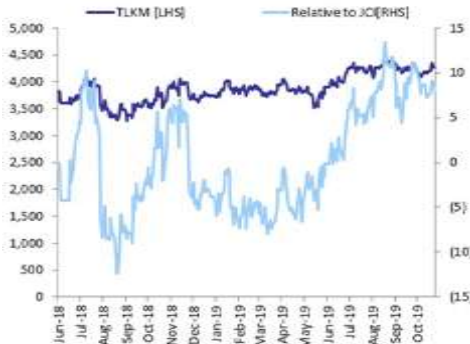

Wednesday, 11 November 2019

OVERWEIGHT

Maintain

Telco

Year-end Bonanza with content

TLKM relative to JCI Index

EXCL relative to JCI Index

Source: Bloomberg

Expecting the twin-effect of OMG! and low-priced short validity packs. The previous Videomax quota is upgraded in 4Q19 to include YouTube, Instagram, Facebook, powering existing MAXStream content portfolio. In an effort to drive adoption of its content, TSEL kept the Content quotas free from popular SoSMed. Widening the choices for the user in 2GB OMG! quota with SoSMed, TSEL's portfolio is more competitive matching to a degree Indosat and AXIS SoSMed offerings and XL Axiata's YouTube. Approaching the year-end, TSEL has raised prices of 30day packs in the range of 6%-15% qoq. We expect higher GB consumption and stickiness of TSEL's key offerings as the MAXStream platform becomes more attractive, aggregating most recently the content from Vidio.com. The price hikes are applied nationwide across our 34 regions sample. (Sample picked based on network density and speed seen in nPerf maps (www.nperf.com)). At the same time, TSEL has been keen to defend lower-end segments by maintaining the lowering of prices set back in 3Q19 in short validity packs. Having said that, the OMG! promotion appears strong and may impact December's topline and earnings as these imply higher data yields as they keep total quotas unchanged. They also appear to be strong enough to overcome noise at lower end segments and be defensive during ex-Java expansion of contender telcos.