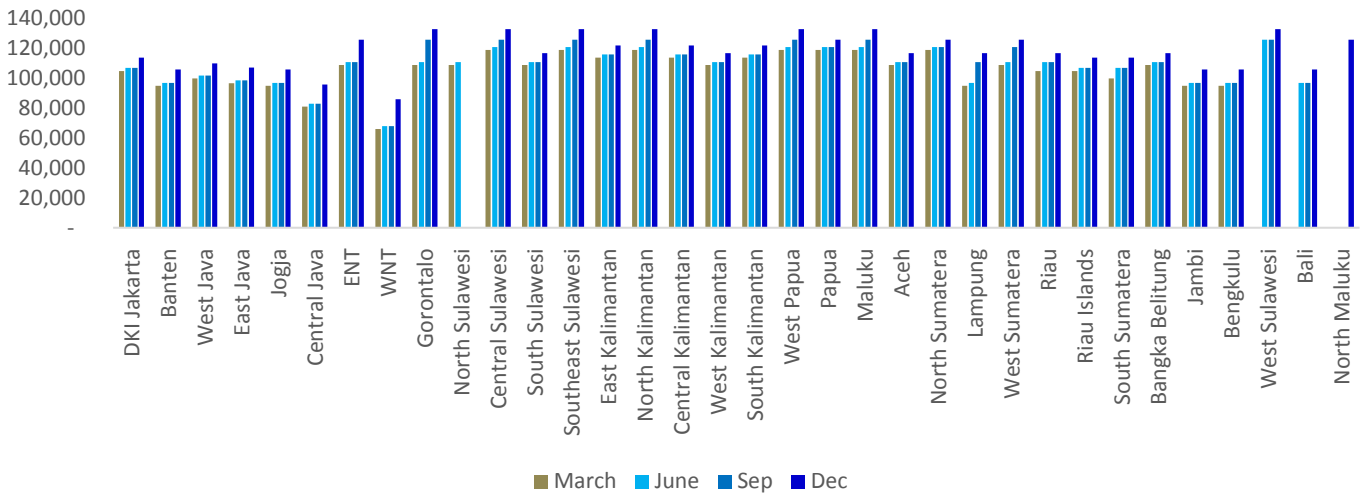

Exhibit 17. Kartu AS 17GB OMG

Exhibits source: Operators websites, dealers, Danareksa