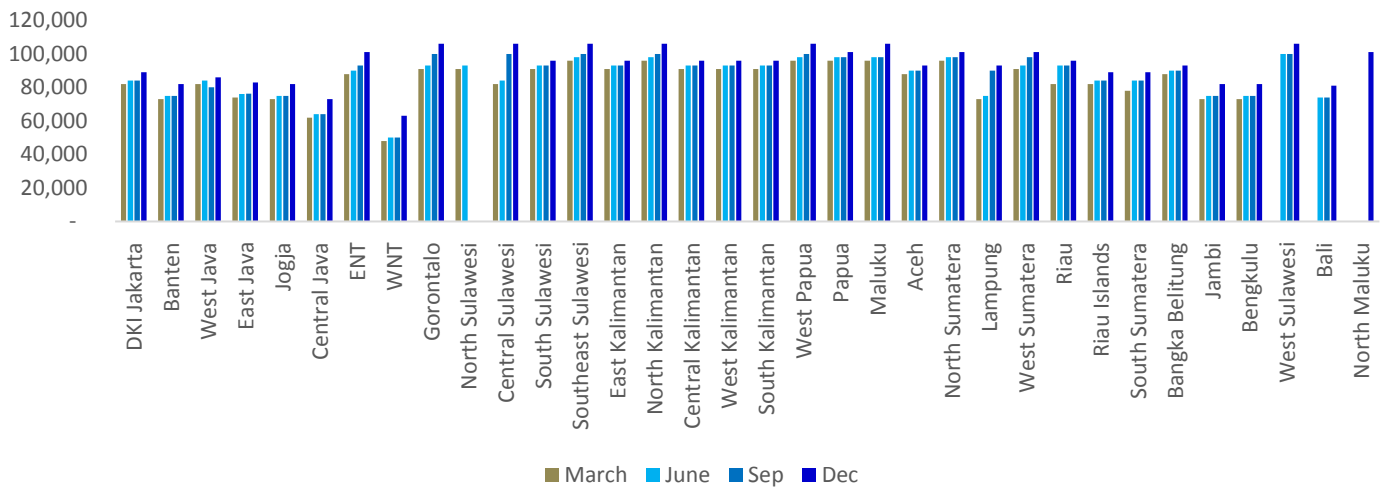

Exhibit 15. Kartu AS 10 GB OMG

Exhibits source: Operators websites, dealers, Danareksa