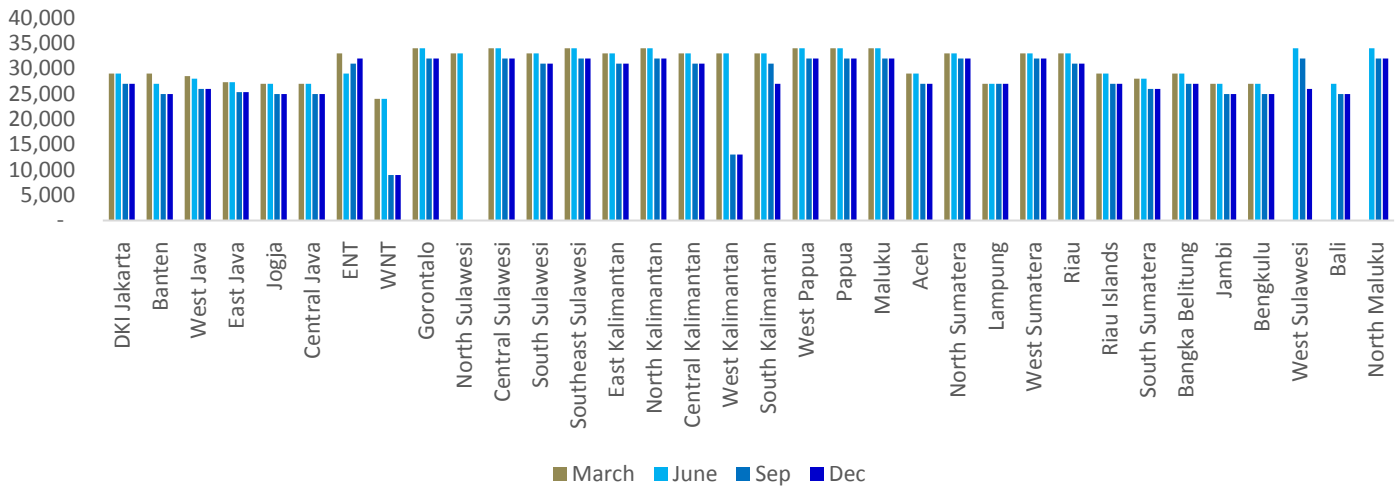

Exhibit 23. Simpati, Kartu AS Internet 1 GB (7 days)

Exhibits source: Operators websites, dealers, Danareksa