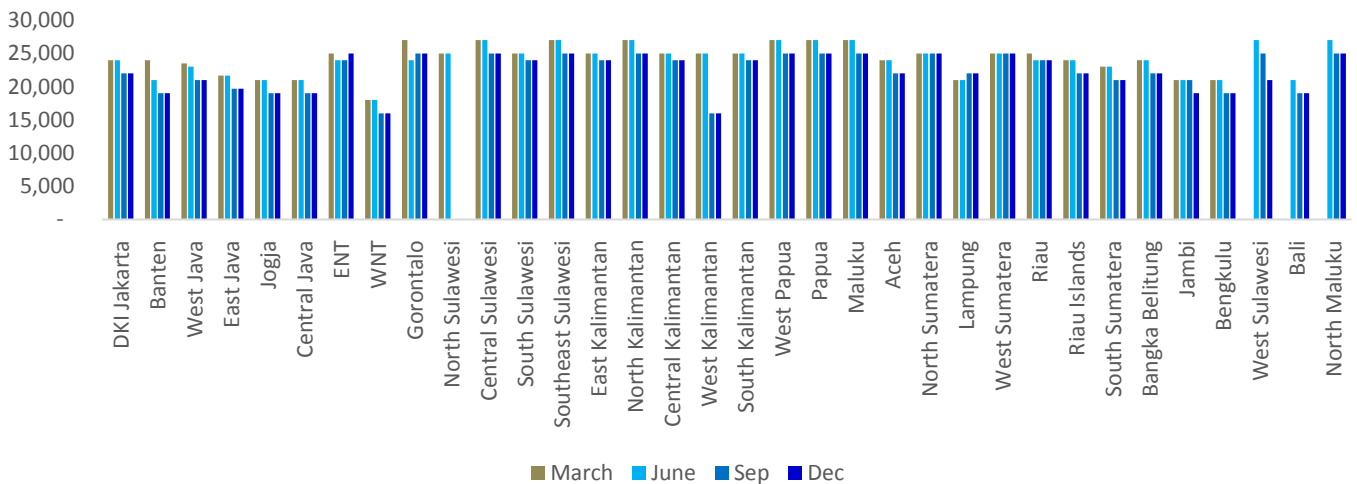

Exhibit 28. Simpati, Kartu AS Internet 2 GB (3 days)

Exhibits source: Operators websites, dealers, Danareksa