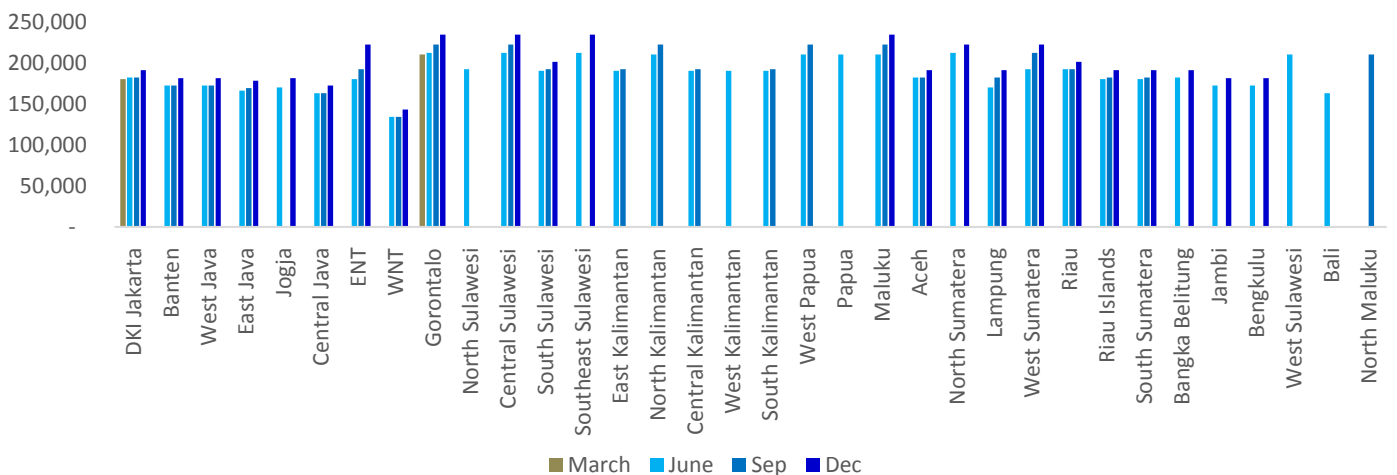

Exhibit 22. Simpati 52GB OMG

Exhibits source: Operators websites, dealers, Danareksa