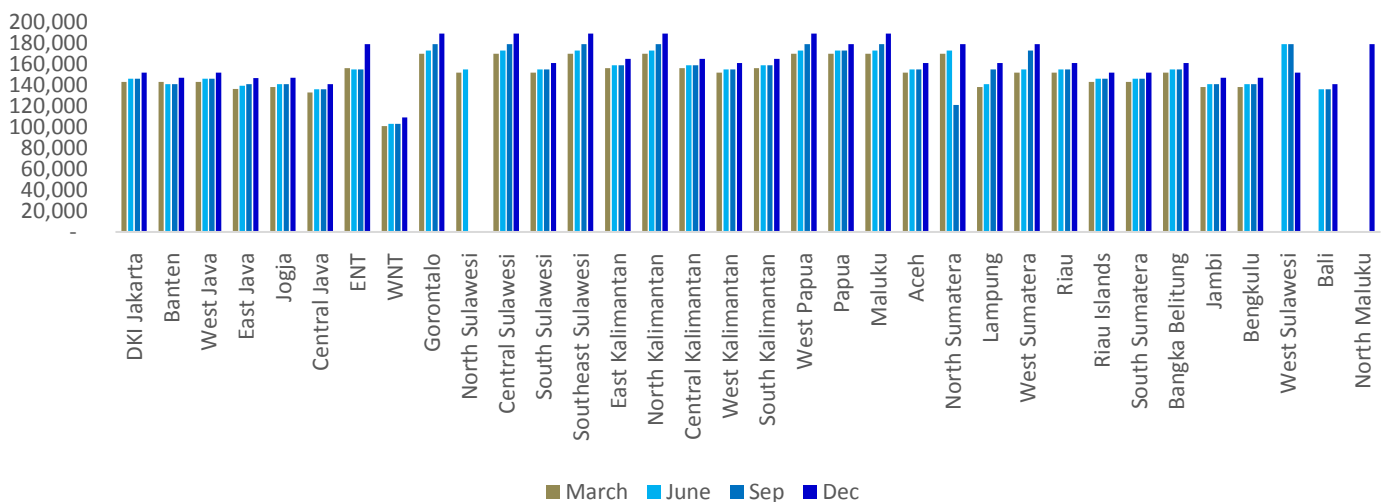

Exhibit 17. Kartu AS 17GB OMG

Exhibits source: Operators websites, dealers, Danareksa

Exhibit 18. Simpati Combo 19GB OMG

Exhibits source: Operators websites, dealers, Danareksa

Exhibit 19. Simpati Internet 27GB OMG