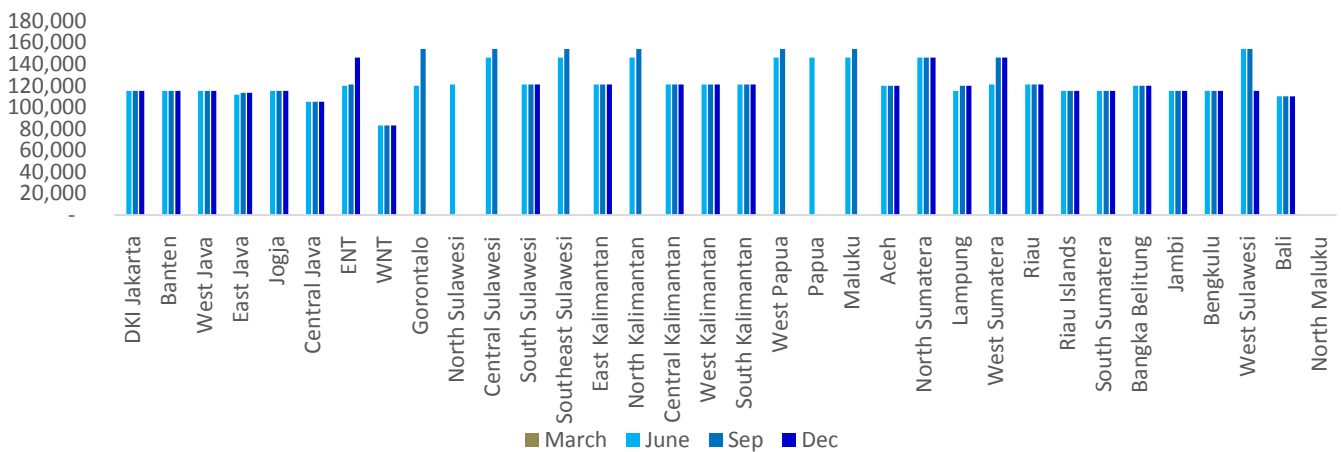

Exhibit 18. Simpati Combo 19GB OMG

Exhibits source: Operators websites, dealers, Danareksa