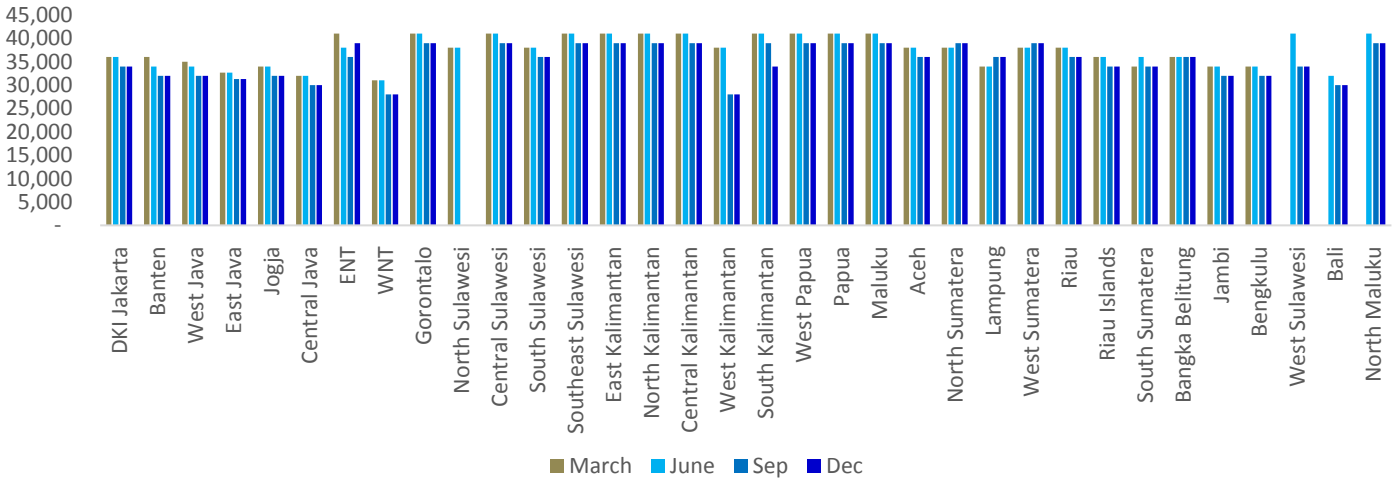

Exhibit 22. Simpati 52GB OMG

Exhibits source: Operators websites, dealers, Danareksa

Exhibit 23. Simpati, Kartu AS Internet 1 GB (7 days)

Exhibits source: Operators websites, dealers, Danareksa

Exhibit 24. Simpati, Kartu AS Internet 2 GB (7 days)