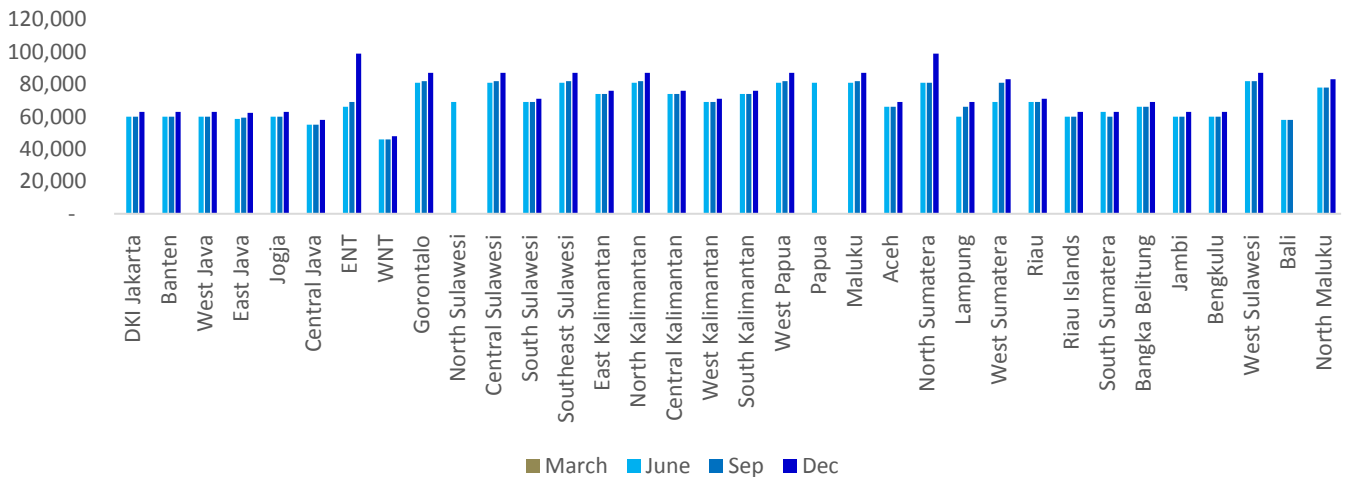

Exhibit 13. Kartu AS 6.5GB OMG

Exhibits source: Operators websites, dealers, Danareksa