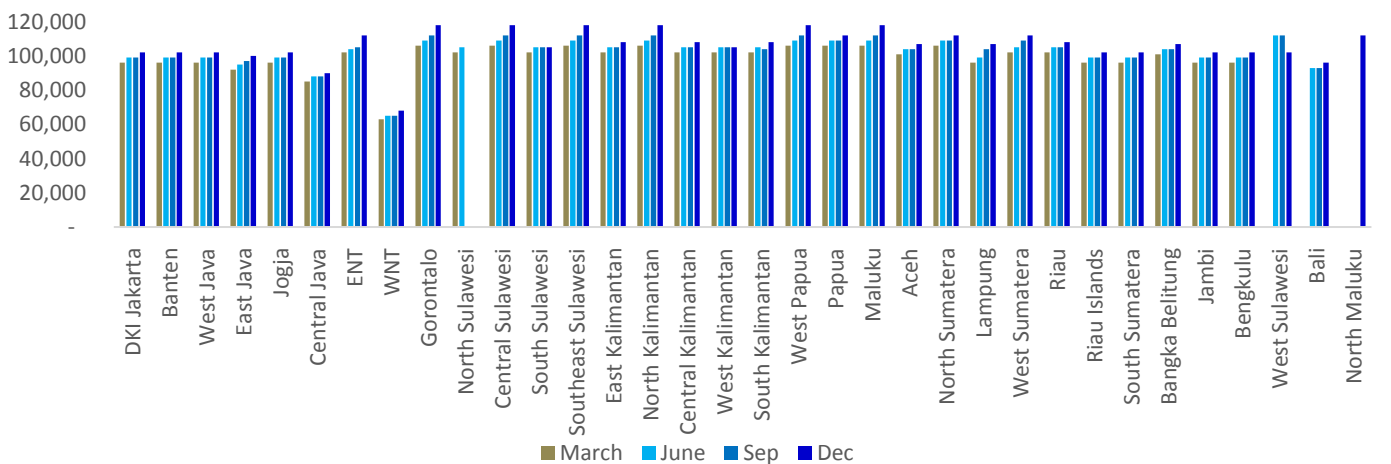

Exhibit 16. Simpati 14GB OMG

Exhibits source: Operators websites, dealers, Danareksa