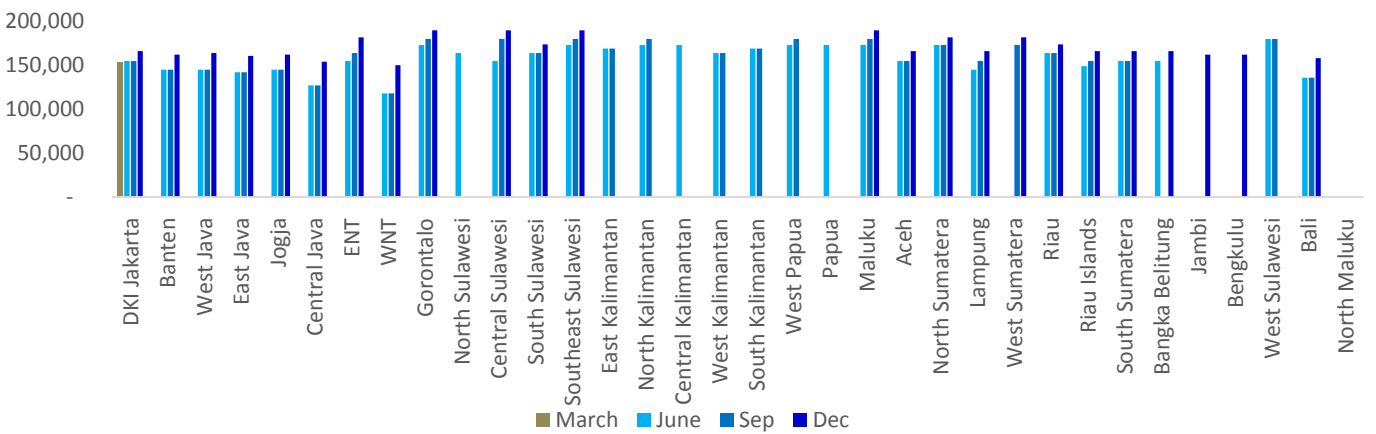

Exhibit 21. Kartu AS 32 GB OMG

Exhibits source: Operators websites, dealers, Danareksa