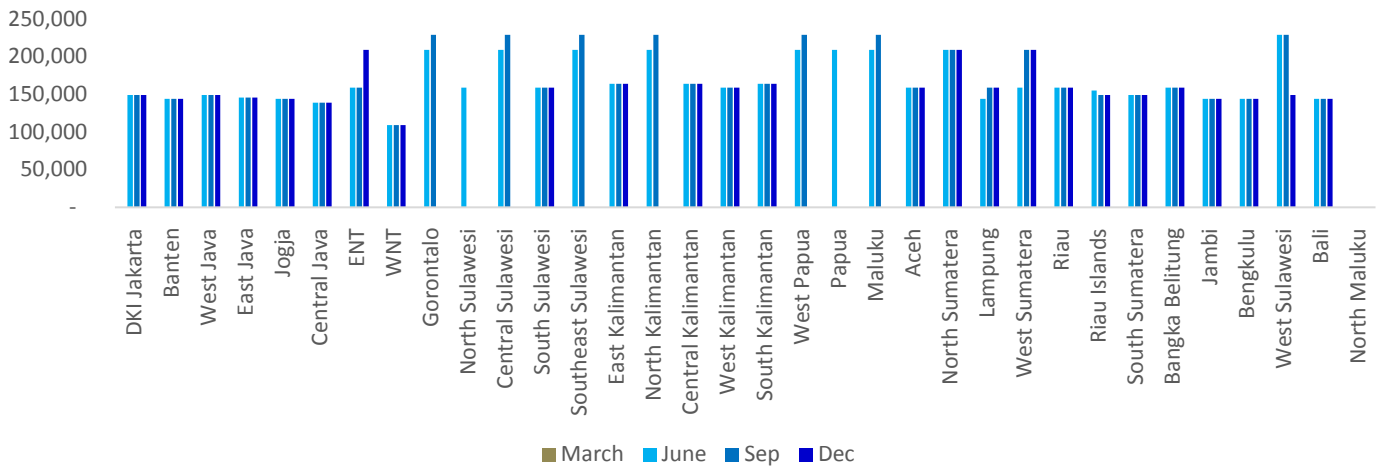

Exhibit 20. Simpati Combo 30 GB OMG

Exhibits source: Operators websites, dealers, Danareksa