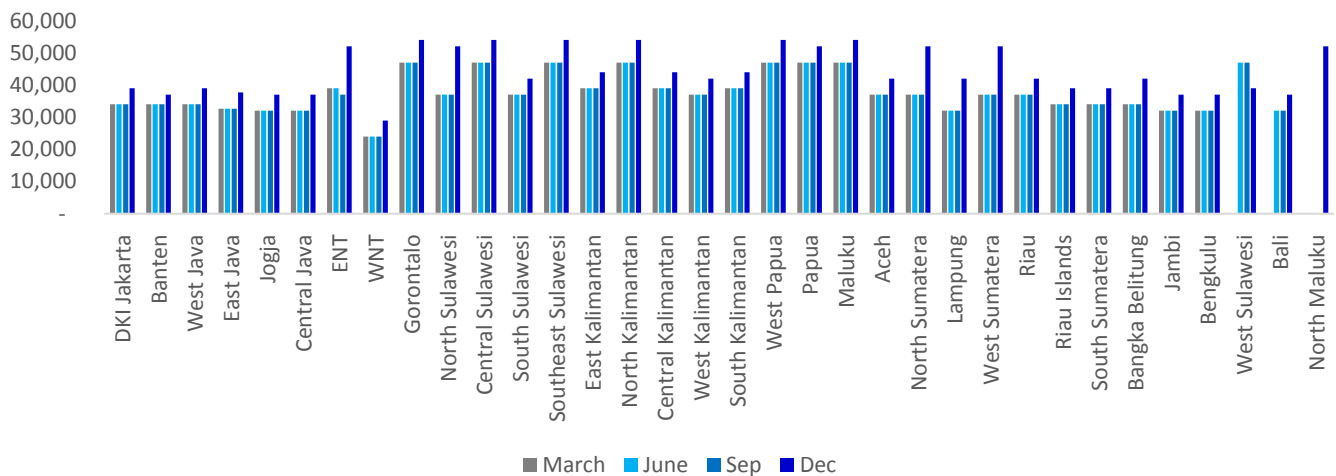

Source : Smartfren & Danareksa Sekuritas

Exhibit 10. Simpati, Kartu AS 4 GB OMG

Exhibits source: Operators websites, dealers, Danareksa