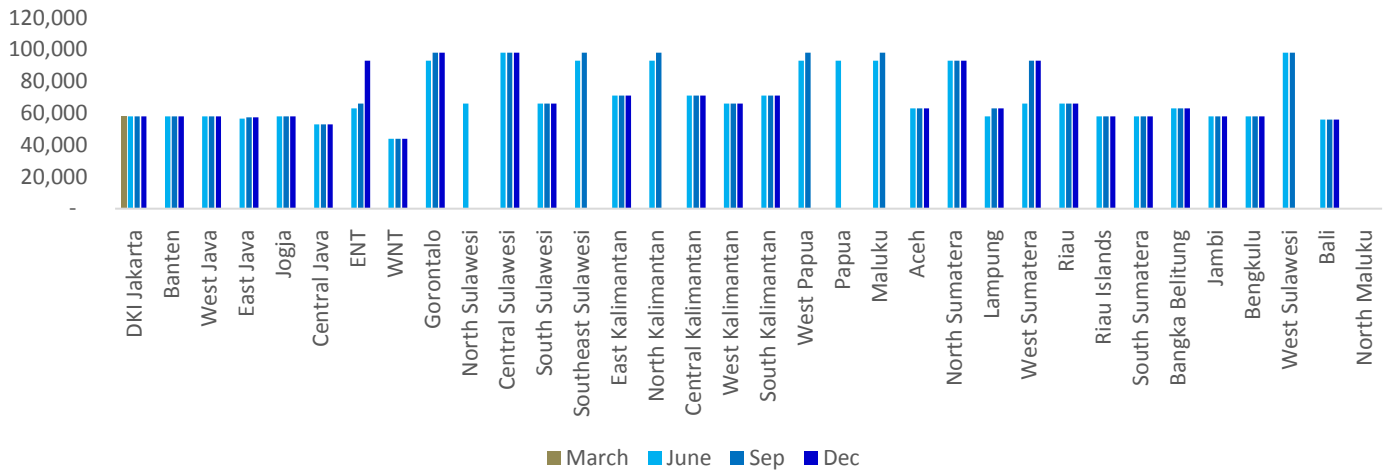

Exhibit 11. Kartu AS Combo 4G

Exhibits source: Operators websites, dealers, Danareksa