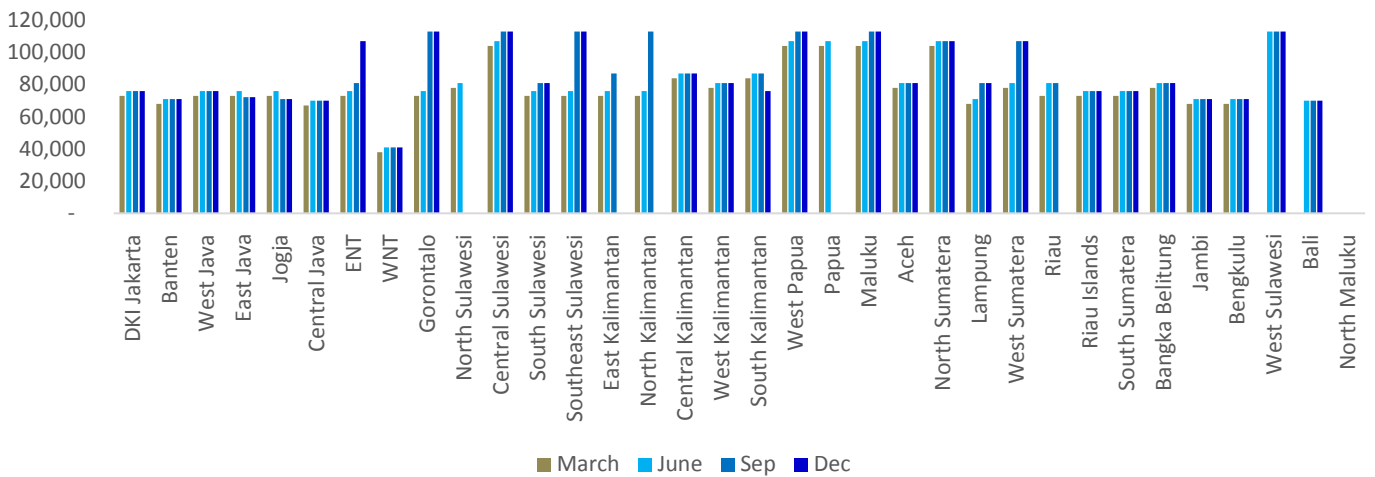

Exhibit 12. Simpati Combo 6.5GB

Exhibits source: Operators websites, dealers, Danareksa

Exhibit 13. Kartu AS 6.5GB OMG

Exhibits source: Operators websites, dealers, Danareksa

Exhibit 14. Loop Internet 8GB