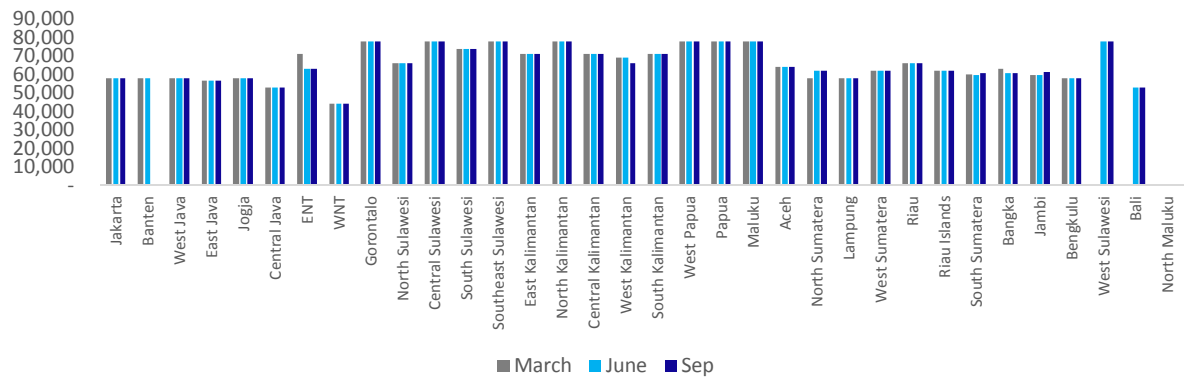

Exhibit 18. Loop internet combo 6GB

Source: Operators websites, Dealers, Danareksa Sekuritas

Exhibit 19. Simpati Combo 6.5 GB

Source: Operators websites, Dealers, Danareksa Sekuritas

Exhibit 20. Tsel 6.5GB VideoMax (HOOQ and Tribe)

Source: Operators websites, Dealers, Danareksa Sekuritas

Exhibit 21. Tsel 6.5GB VideoMax (HOOQ and VIU)

Source: Operators websites, Dealers, Danareksa Sekuritas

Exhibit 22. Loop internet 8GB

Source: Operators websites, Dealers, Danareksa Sekuritas