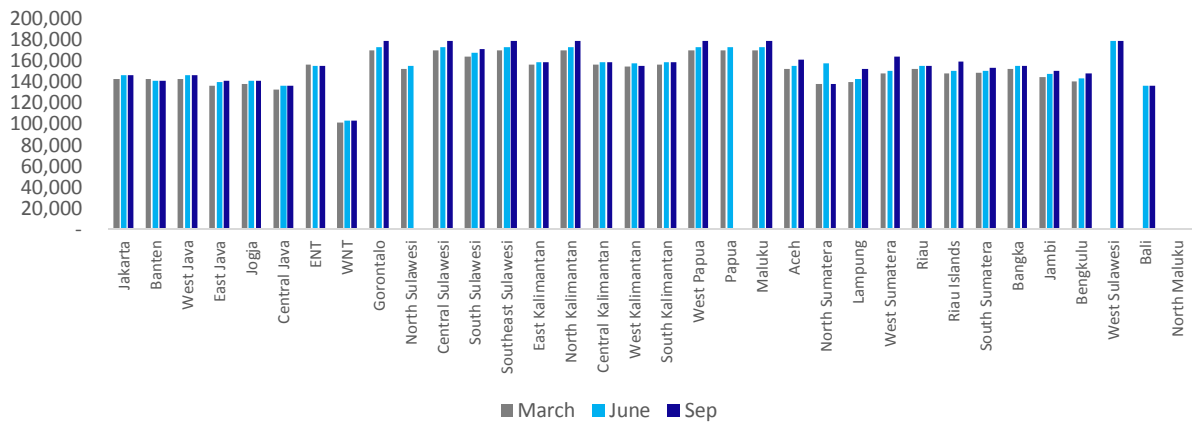

Exhibit 28. Simpati internet 27GB

Source: Operators websites, Dealers, Danareksa Sekuritas