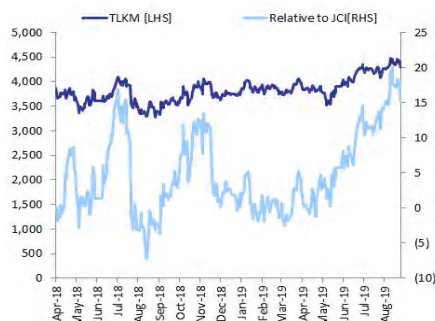

Wednesday, 25 September 2019

OVERWEIGHT

Telco price tracker

Not everything is what it seems

TLKM relative to JCI Index

EXCL relative to JCI Index

Source : Bloomberg

Post Lebaran, Telkomsel (TSEL) and XL have taken a defensive approach for the sensitive mid-low segment. Prices of 30-day data packs have remained firm in 3Q, and thus maintained previous price gains. The search for data volumes will continue to be the push factor for growth ensuring rational behavior. Maintain Overweight on the sector.

TSEL focusing on the lower segment? 30-day packs holding their gains. We collected price lists using samples from 70 cities encompassing the 33 Indonesian districts. It is evident that prices of TSEL's 3-day and 7-day packs are lower across our sample, falling back to December 18's levels, while the 1-day 3GB pack sees the largest discount possibly to protect the lower-end segment. We maintain our positive outlook on Telkom's cellular segment, noting that the churn rate is down to single digits from the mid-teens level prior to the sim-registration process. The company also introduced two 3-day and one 7-day packs with higher data quotas with price levels seen in December. This may drive higher traffic and generate more 4G consumption.