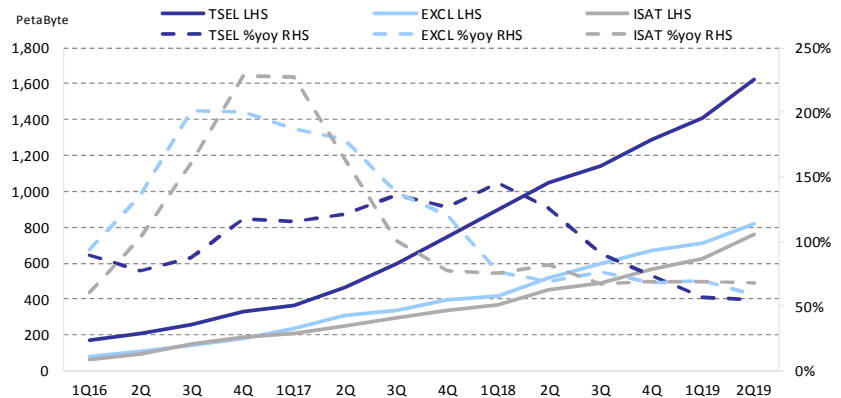

Exhibit 4. Blended ARPU quarterly development

Source: Operators & Danareksa Sekuritas

Exhibit 5. Telkomsel key data packages