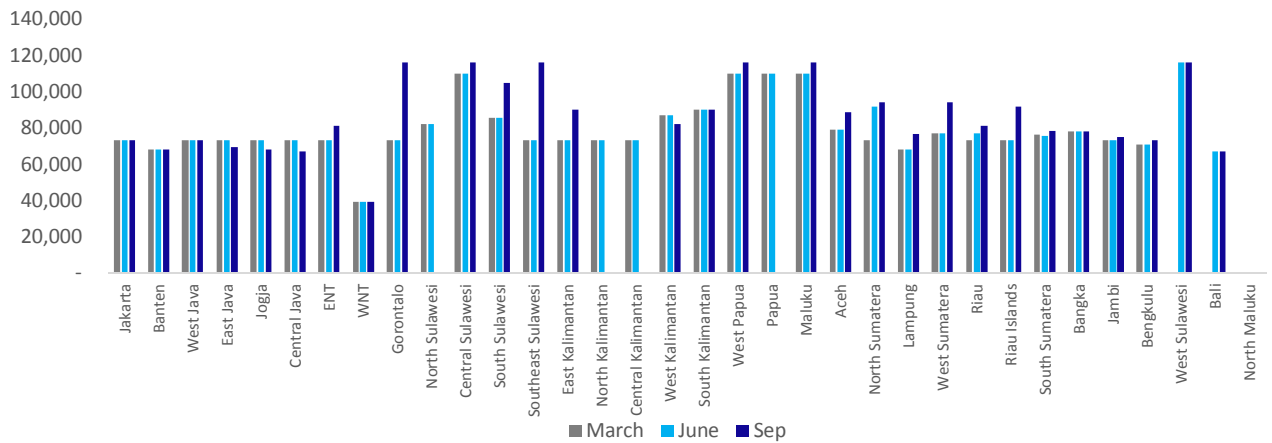

Source: Companies

Exhibit 16. Simpati 4GB VideoMax (HOOQ and Tribe)

Source: Operators websites, Dealers, Danareksa Sekuritas

Exhibit 17. Simpati 4GB VideoMax (HOOQ and VIU)

Source: Operators websites, Dealers, Danareksa Sekuritas

Exhibit 18. Loop internet combo 6GB

Source: Operators websites, Dealers, Danareksa Sekuritas

Exhibit 19. Simpati Combo 6.5 GB

Source: Operators websites, Dealers, Danareksa Sekuritas

Exhibit 20. Tsel 6.5GB VideoMax (HOOQ and Tribe)