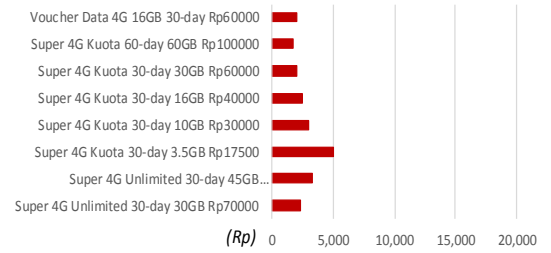

Source: Companies

Exhibit 13. Hutch3 30-day packs September '19

See important disclosure at the back of this report

Exhibit 14. Axis 30-day packs September '19

Exhibit 15. Smartfren 30-day packs September '19

Exhibit 18. Loop internet combo 6GB

Source: Operators websites, Dealers, Danareksa Sekuritas

Exhibit 19. Simpati Combo 6.5 GB

Source: Operators websites, Dealers, Danareksa Sekuritas

Exhibit 20. Tsel 6.5GB VideoMax (HOOQ and Tribe)