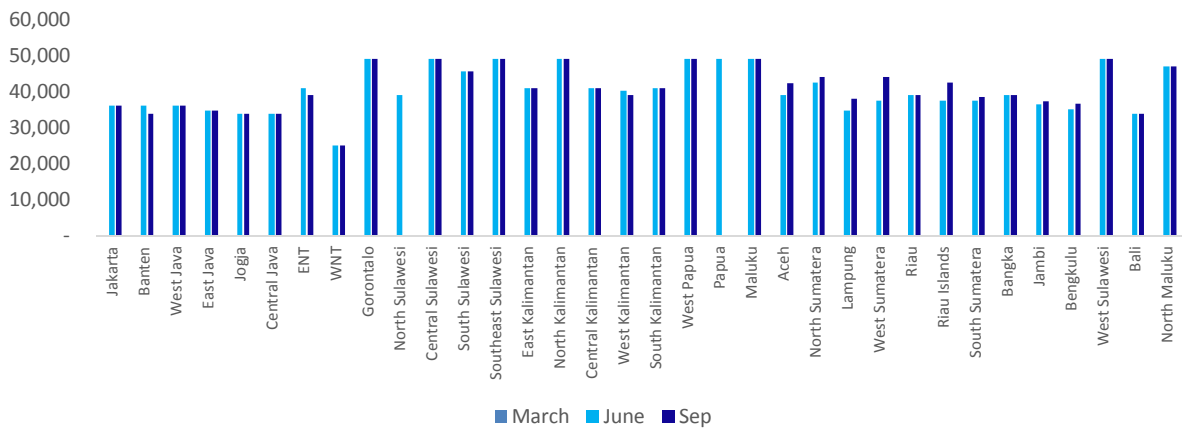

Source: Companies

Exhibit 16. Simpati 4GB VideoMax (HOOQ and Tribe)

Source: Operators websites, Dealers, Danareksa Sekuritas

Exhibit 17. Simpati 4GB VideoMax (HOOQ and VIU)

Source: Operators websites, Dealers, Danareksa Sekuritas