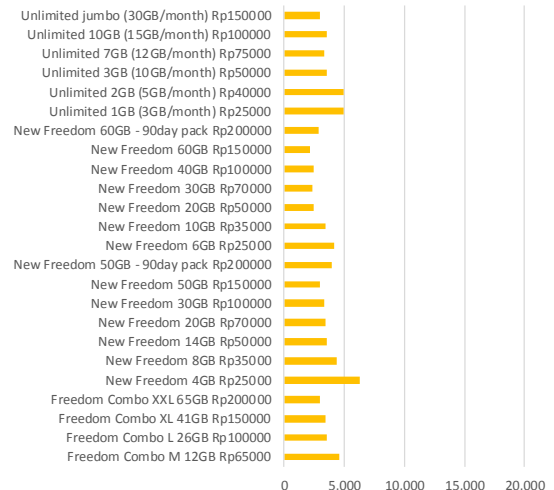

Source: Smdrtfren & Danareksa Sekuritas

Exhibit 10. Telkomsel 30-day packs September '19

Source: Companies

Exhibit 11. Indosat Ooredoo 30-day packs September '19

Exhibit 12. XL Axiata 30-day packs September '19