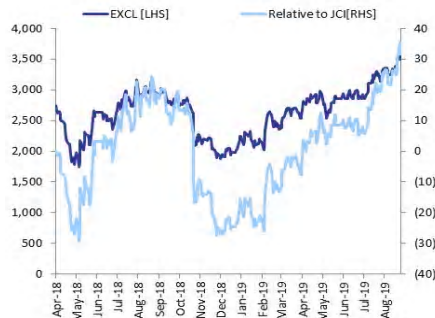

Wednesday, 25 September 2019

OVERWEIGHT

Telco price tracker

Not everything is what it seems

TLKM relative to JCI Index

EXCL relative to JCI Index

Source : Bloomberg

Post Lebaran, Telkomsel (TSEL) and XL have taken a defensive approach for the sensitive mid-low segment. Prices of 30-day data packs have remained firm in 3Q, and thus maintained previous price gains. The search for data volumes will continue to be the push factor for growth ensuring rational behavior. Maintain Overweight on the sector.

TSEL focusing on the lower segment? 30-day packs holding their gains. We collected price lists using samples from 70 cities encompassing the 33 Indonesian districts. It is evident that prices of TSEL's 3-day and 7-day packs are lower across our sample, falling back to December 18's levels, while the 1-day 3GB pack sees the largest discount possibly to protect the lower-end segment. We maintain our positive outlook on Telkom's cellular segment, noting that the churn rate is down to single digits from the mid-teens level prior to the sim-registration process. The company also introduced two 3-day and one 7-day packs with higher data quotas with price levels seen in December. This may drive higher traffic and generate more 4G consumption.