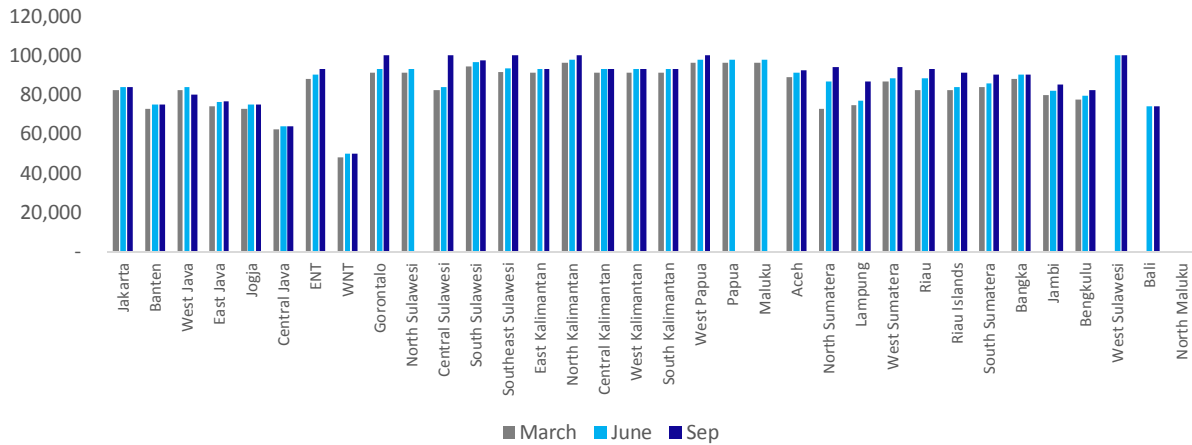

Exhibit 22. Loop internet 8GB

Source: Operators websites, Dealers, Danareksa Sekuritas