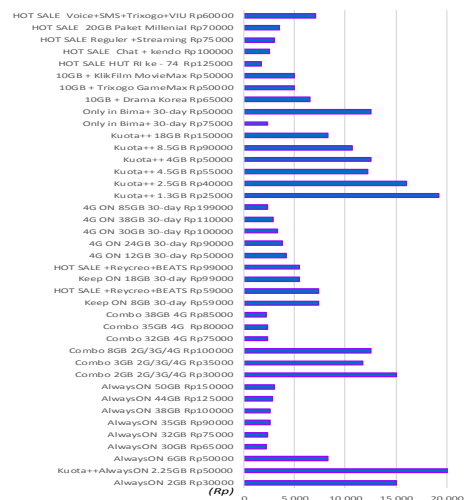

Exhibit 13. Hutch3 30-day packs September '19

See important disclosure at the back of this report