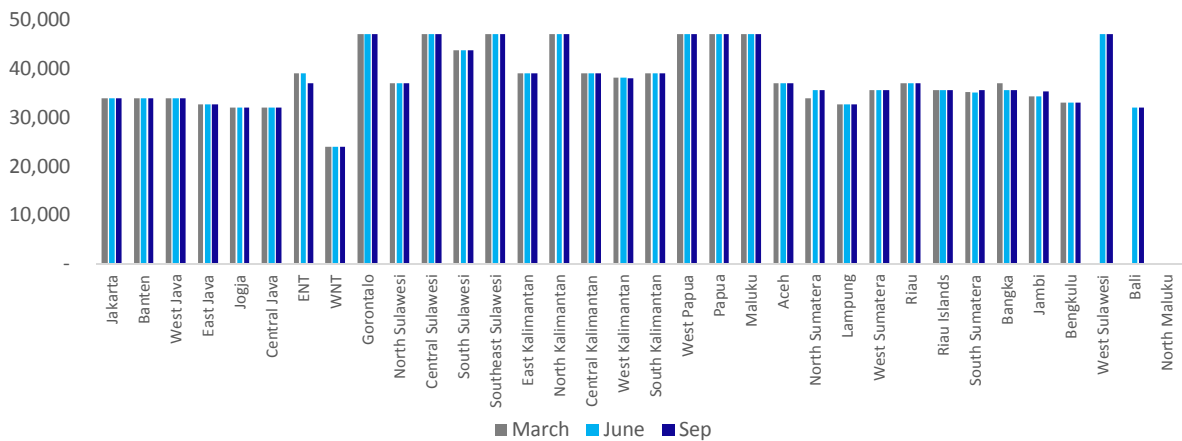

Source: Companies

Exhibit 16. Simpati 4GB VideoMax (HOOQ and Tribe)

Source: Operators websites, Dealers, Danareksa Sekuritas

Exhibit 17. Simpati 4GB VideoMax (HOOQ and VIU)

Source: Operators websites, Dealers, Danareksa Sekuritas