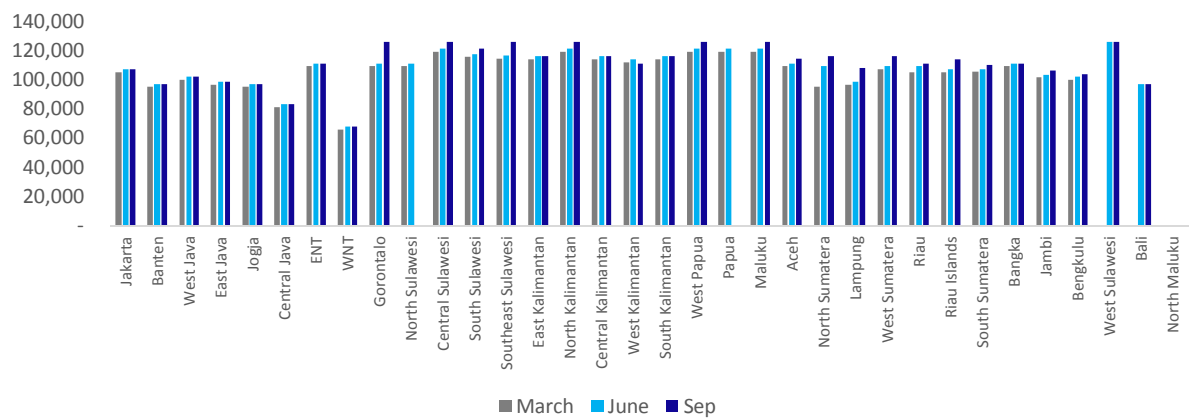

Exhibit 26. Kartu AS 17GB

Source: Operators websites, Dealers, Danareksa Sekuritas