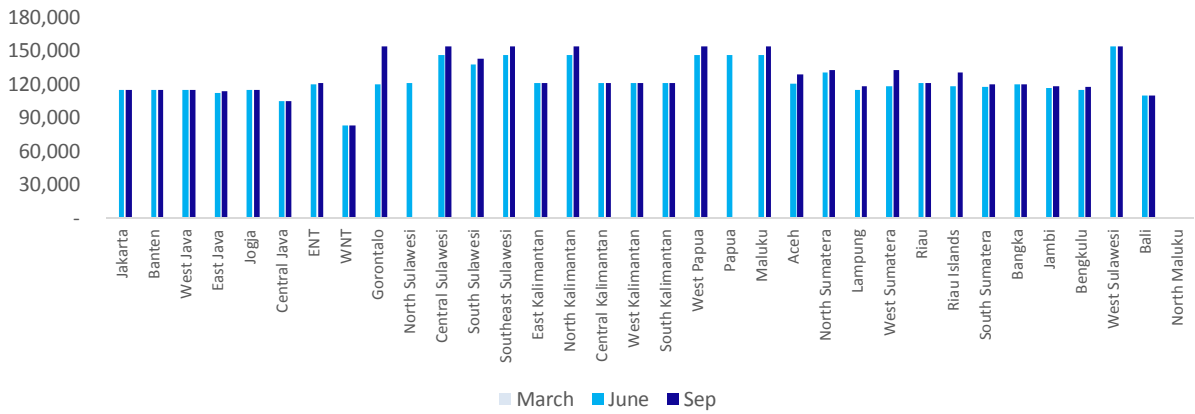

Exhibit 27. Simpati combo 19GB

Source: Operators websites, Dealers, Danareksa Sekuritas