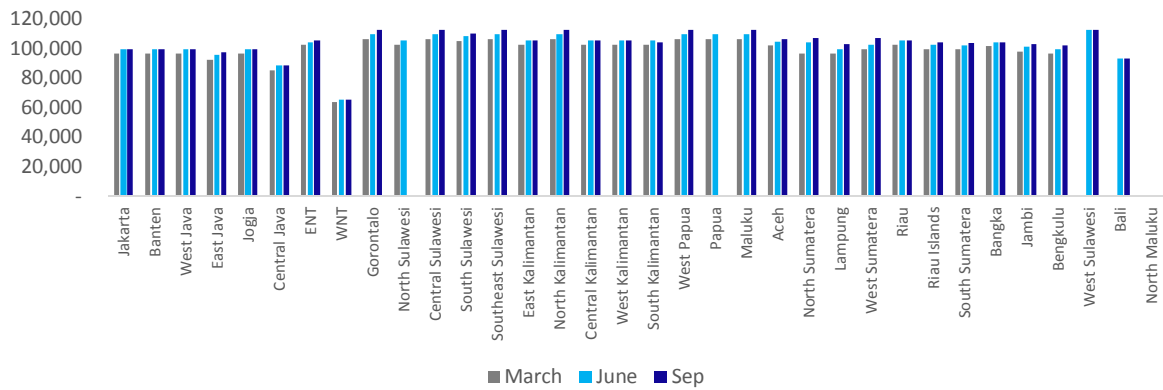

Exhibit 18. Loop internet combo 6GB

Source: Operators websites, Dealers, Danareksa Sekuritas

Exhibit 19. Simpati Combo 6.5 GB

Source: Operators websites, Dealers, Danareksa Sekuritas

Exhibit 20. Tsel 6.5GB VideoMax (HOOQ and Tribe)

Source: Operators websites, Dealers, Danareksa Sekuritas

Exhibit 21. Tsel 6.5GB VideoMax (HOOQ and VIU)

Source: Operators websites, Dealers, Danareksa Sekuritas

Exhibit 22. Loop internet 8GB

Source: Operators websites, Dealers, Danareksa Sekuritas

Exhibit 23. Kartu AS 10GB

Source: Operators websites, Dealers, Danareksa Sekuritas

Exhibit 24. Simpati Internet 14GB

Source: Operators websites, Dealers, Danareksa Sekuritas

Exhibit 25. Loop internet 15GB