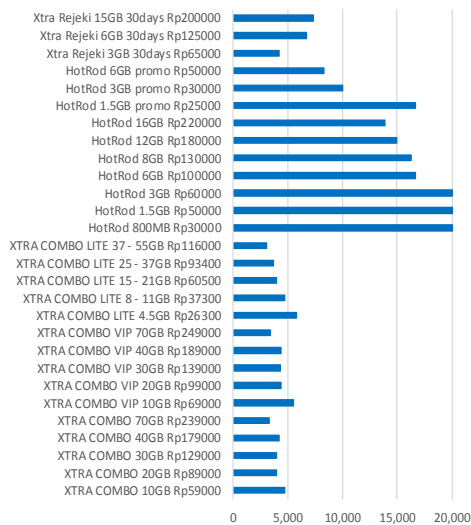

Source: Smdrtfren & Danareksa Sekuritas

Exhibit 10. Telkomsel 30-day packs September '19

Source: Companies

Exhibit 11. Indosat Ooredoo 30-day packs September '19

Exhibit 12. XL Axiata 30-day packs September '19