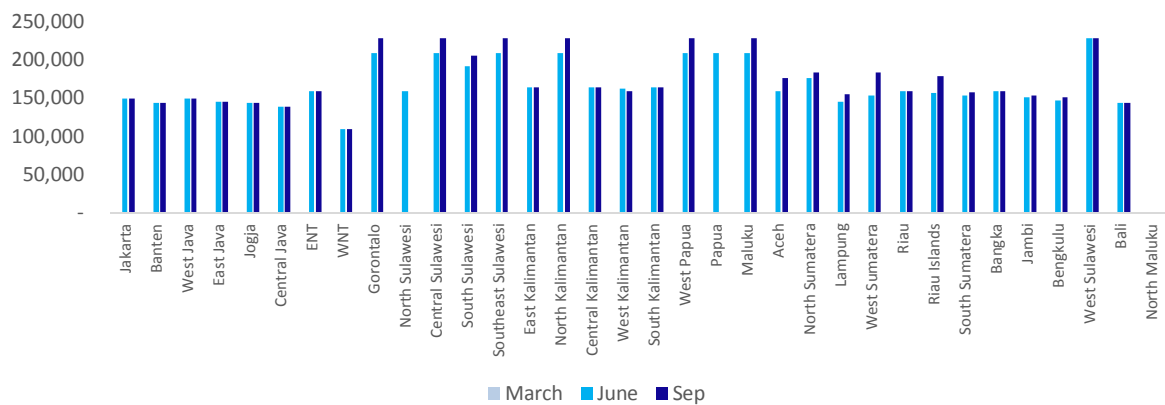

Exhibit 29. Simpati Internet 30GB

Source: Operators websites, Dealers, Danareksa Sekuritas