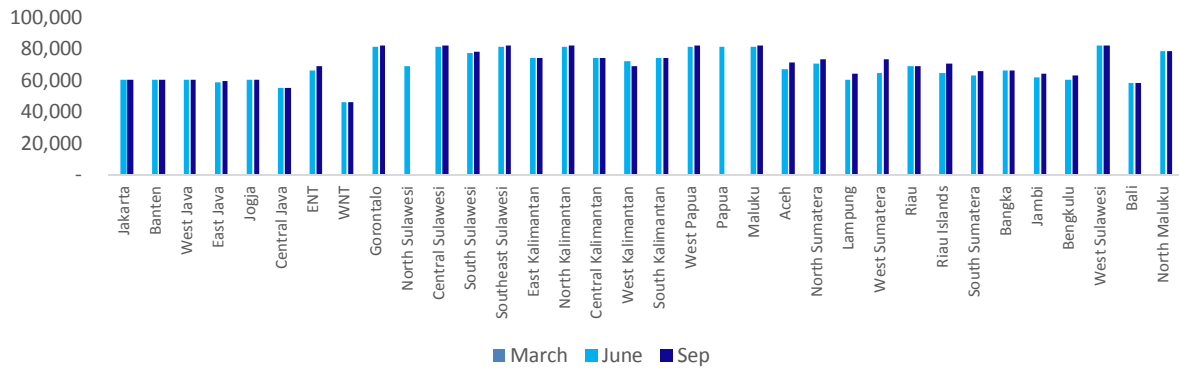

Exhibit 21. Tsel 6.5GB VideoMax (HOOQ and VIU)

Source: Operators websites, Dealers, Danareksa Sekuritas