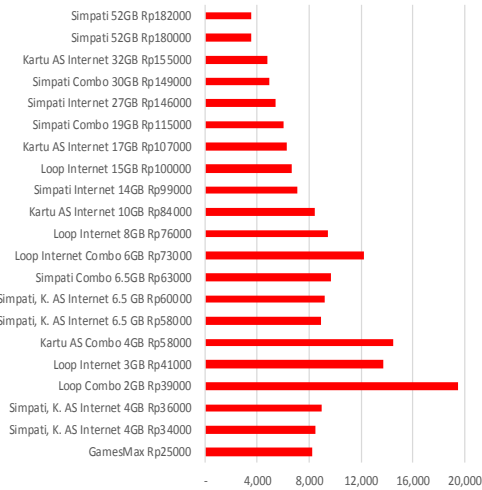

Source: Smdrtfren & Danareksa Sekuritas

Exhibit 10. Telkomsel 30-day packs September '19

Source: Companies