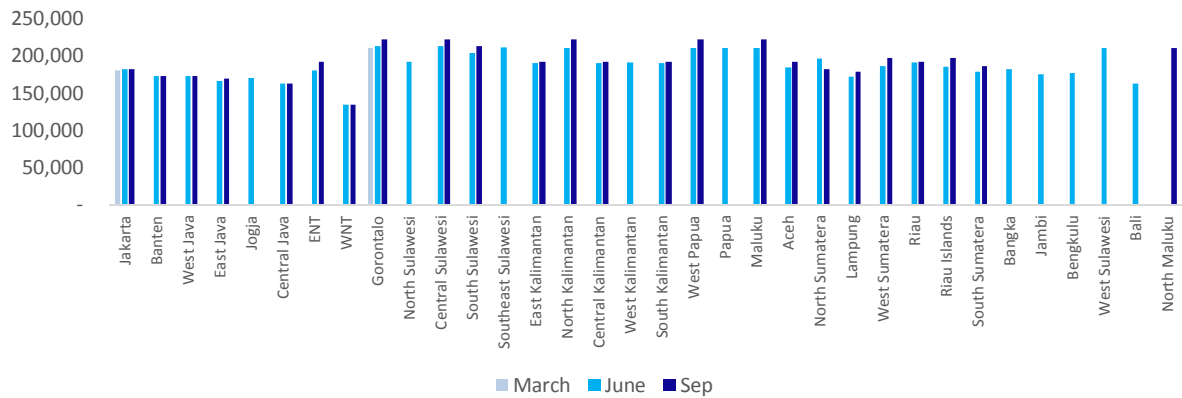

Exhibit 28. Simpati internet 27GB

Source: Operators websites, Dealers, Danareksa Sekuritas

Exhibit 29. Simpati Internet 30GB

Source: Operators websites, Dealers, Danareksa Sekuritas

Exhibit 30. Simpati Internet 52GB