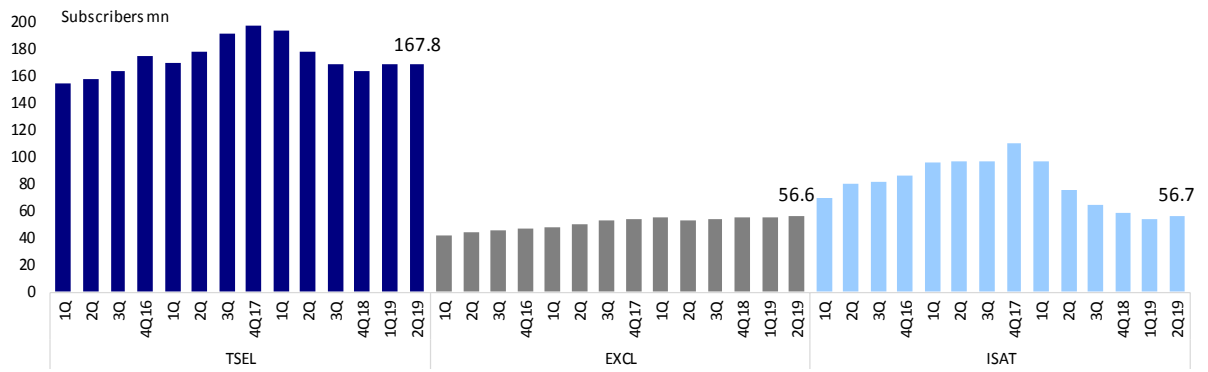

Exhibit 1. Subscribers quarterly development

Source: Operators & Danareksa Sekuritas