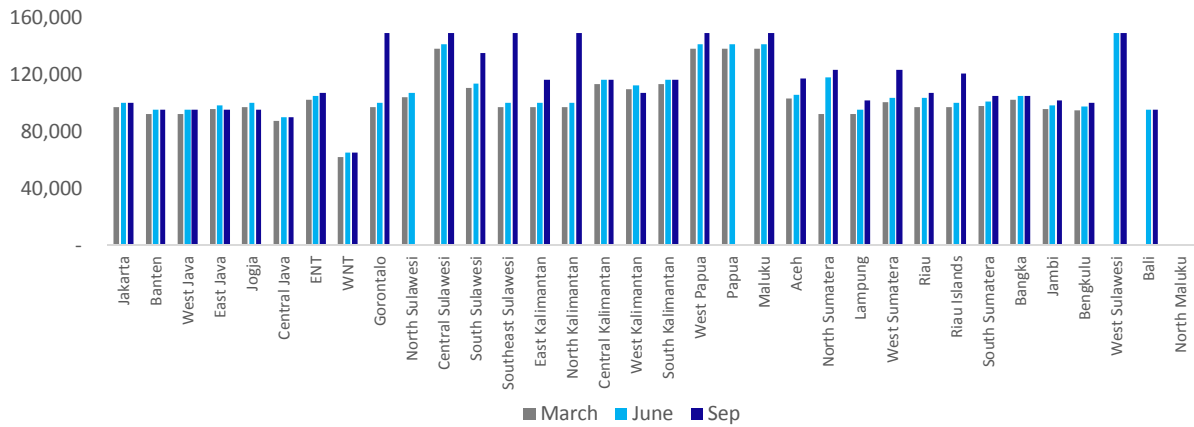

Exhibit 23. Kartu AS 10GB

Source: Operators websites, Dealers, Danareksa Sekuritas

Exhibit 24. Simpati Internet 14GB

Source: Operators websites, Dealers, Danareksa Sekuritas

Exhibit 25. Loop internet 15GB