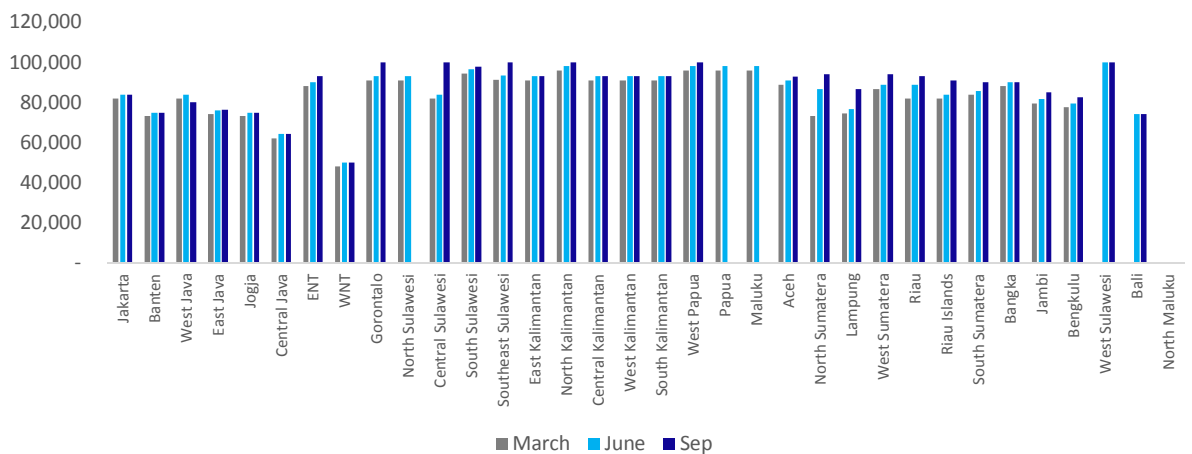

Source: Operators websites, Dealers, Danareksa Sekuritas

Exhibit 21. Tsel 6.5GB VideoMax (HOOQ and VIU)

Source: Operators websites, Dealers, Danareksa Sekuritas

Exhibit 22. Loop internet 8GB

Source: Operators websites, Dealers, Danareksa Sekuritas

Exhibit 23. Kartu AS 10GB

Source: Operators websites, Dealers, Danareksa Sekuritas

Exhibit 24. Simpati Internet 14GB

Source: Operators websites, Dealers, Danareksa Sekuritas

Exhibit 25. Loop internet 15GB