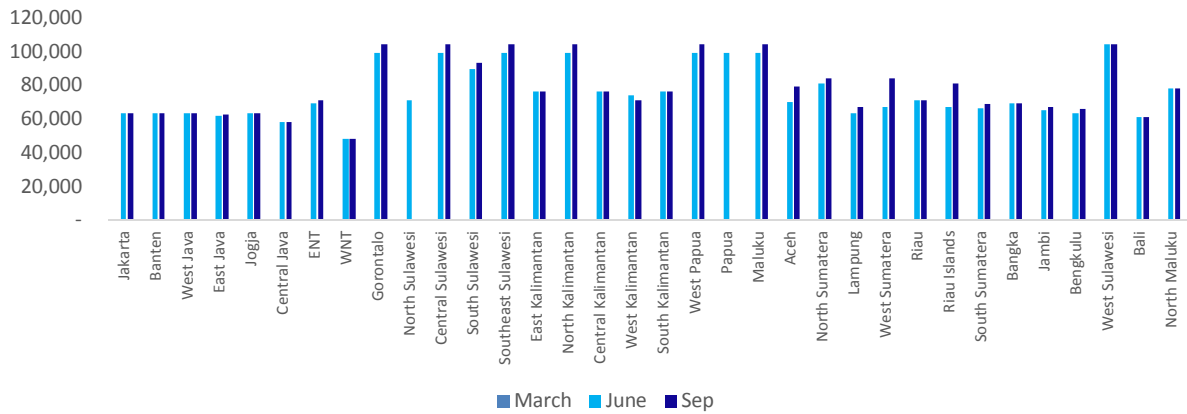

Source: Companies

Exhibit 16. Simpati 4GB VideoMax (HOOQ and Tribe)

Source: Operators websites, Dealers, Danareksa Sekuritas

Exhibit 17. Simpati 4GB VideoMax (HOOQ and VIU)

Source: Operators websites, Dealers, Danareksa Sekuritas

Exhibit 18. Loop internet combo 6GB

Source: Operators websites, Dealers, Danareksa Sekuritas

Exhibit 19. Simpati Combo 6.5 GB

Source: Operators websites, Dealers, Danareksa Sekuritas

Exhibit 20. Tsel 6.5GB VideoMax (HOOQ and Tribe)