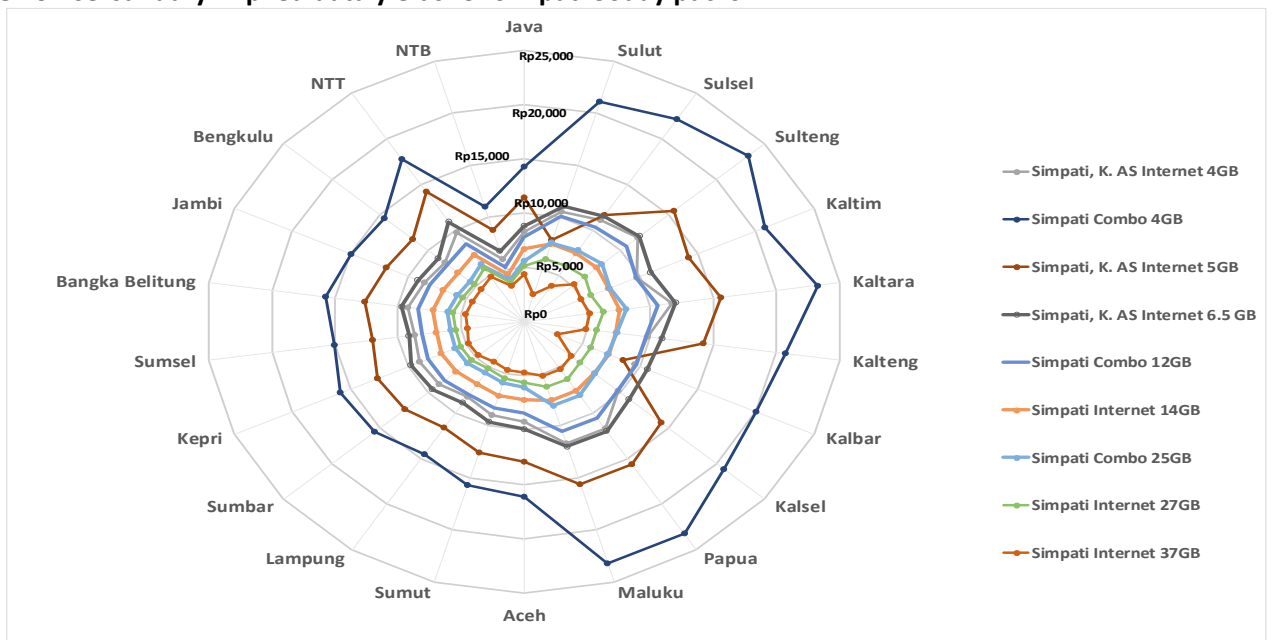

Source : Indosat, & Danareksa Sekuritas

Exhibit 3: Telkomsel January implied data yields for “Vaganza” packs in selected cities across Indonesia

Source : Telkomsel, & Danareksa Sekuritas

Exhibit 4: Telkomsel January implied data yields for Simpati 30day packs