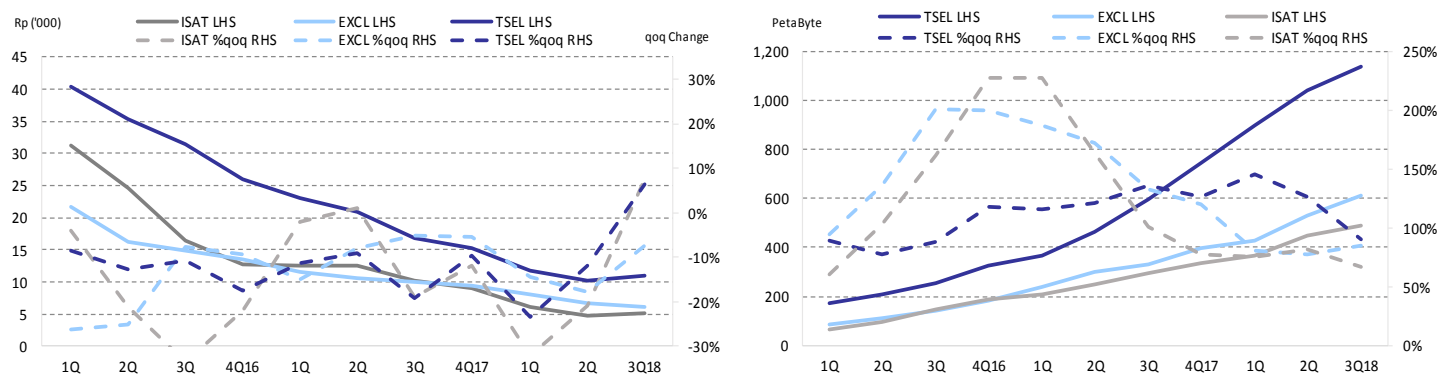

Exhibit 5: Telkomsel implied data yields across our provinces sample in January

<i>Simpati 30day data packs across our provinces sample - implied data yields</i>				
<i>(Rp.) / GB</i>	<i>Max.</i>	<i>Min.</i>	<i>Median</i>	<i>Avg.</i>
Simpati Internet 4GB	11,750	6,000	9,400	9,570
Simpati Combo 4GB	23,250	11,000	16,940	18,160
Simpati Internet 5GB	15,600	7,800	12,580	12,620
Simpati Internet 6.5 GB Vaganza	12,000	6,770	10,270	10,240
Simpati Combo 12GB Vaganza	10,580	5,250	8,470	8,960
Simpati Internet 14GB Vaganza	7,570	4,500	7,260	7,100
Simpati Combo 25GB Vaganza	8,080	4,040	6,160	6,620
Simpati Internet 27GB	6,300	3,740	5,670	5,630
Simpati Internet 37GB Vaganza	5,240	2,620	4,670	4,500
Simpati Internet 1GB	34,000	24,000	32,330	31,150
Simpati Internet 2GB	20,500	15,500	19,380	19,080
Simpati Internet 3GB	16,330	12,000	14,970	14,740
Simpati Internet 5GB	11,200	8,000	10,470	10,200
Simpati Internet 10GB	7,100	5,000	6,630	6,520

Source : Telkomsel, & Danareksa Sekuritas

Exhibit 6: Actual data yields and traffic volumes for Big-3 operators

Source : Telcos, & Danareksa Sekuritas