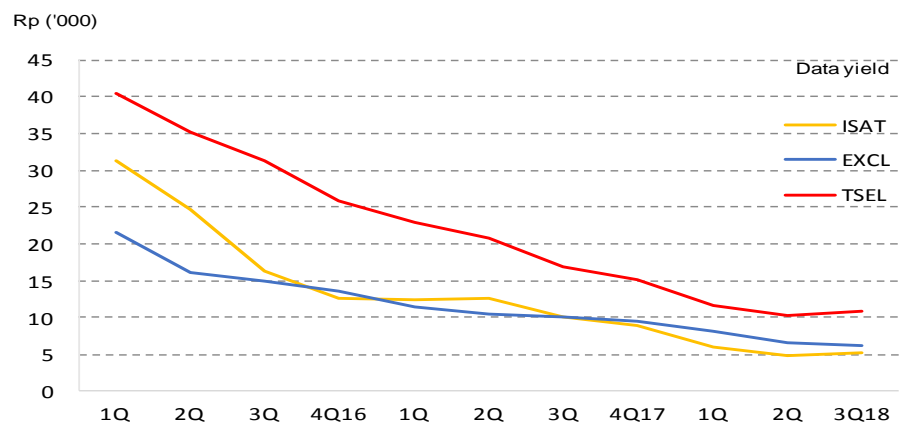

Our current exercise attempts to offer our audience a sense of the pricing developments on a monthly basis. The information is collected from company websites and their social media channels with few exceptions. We started in the 2nd quarter approximately after sim-reregistration when telcos became very vocal to induce positive sentiment in raising overall price levels. We note these are nominal price lists for prepaid packages and should be indicative. They may differ from actual selling prices, as price discounts / appreciation / promotions might be applied by the operators, the distributors and resellers in the traditional markets in all the cluster areas under management. They do, however, portray telcos' objectives and their intended positioning in the market and we look for any adjustments they make. We portray in exh. 1 the actual data yields for the big-3 operators. Additionally, we list in exh. 3 derived data yields by grouping the offerings of telcos for comparison purposes, and determine how actual data yields can be driven going forward.

Exhibit 1: Data yields (revenue/GB) of the Big-3 operators - actual