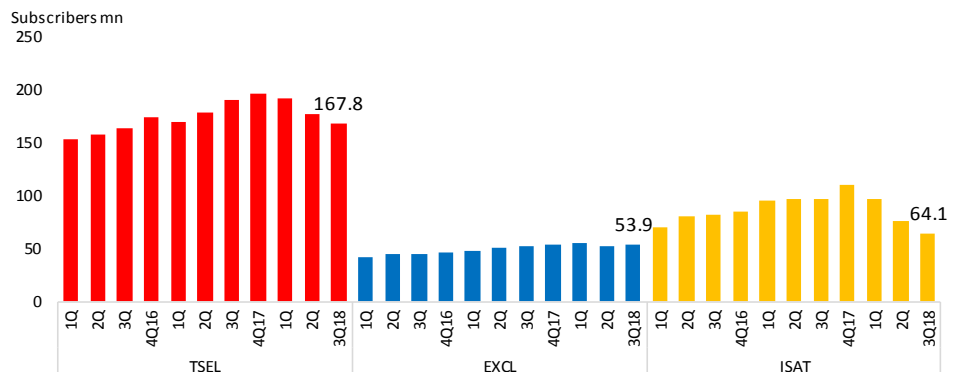

Exhibit 7: Total subscribers per operator

Source : Telcos & Danareksa Sekuritas