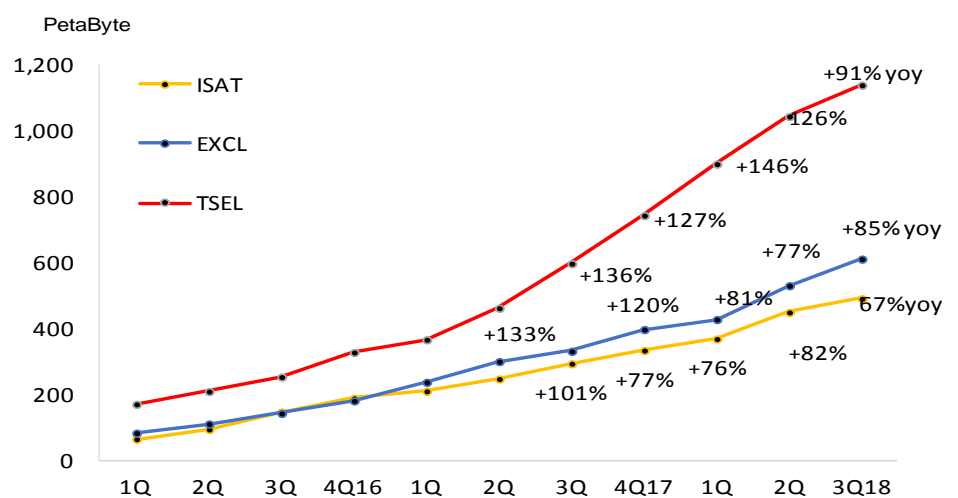

Exhibit 2: Data volumes of Big-3 - actual

Source : Telcos & Danareksa Sekuritas