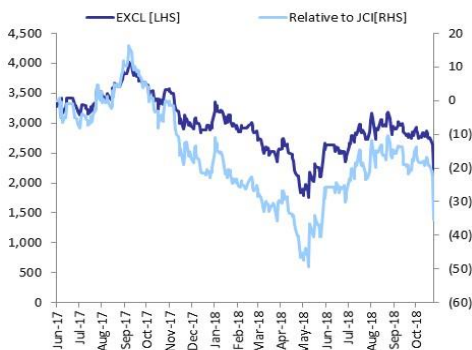

## Striking a balance among heterogeneous players

TLKM relative to JCI Index

EXCL relative to JCI Index

Source : Bloomberg

We followed price list adjustments for the first 2 weeks of December, and note that TSEL and ISAT continued to optimize data offerings. TSEL enriched the content for specific packs, while ISAT continued to selectively increase prices and it also added Instagram to its “unlimited” series. 3Q18 price changes were in line with actual trends in yields (3Q yields slightly up for TSEL & ISAT, EXCL down). The December package changes are mild, but enough to maintain stability of the yield trends at the moment.